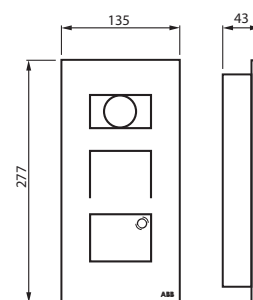

# 83121/1-664-500

Nimi: **Video-uksekl**  
 Video-uksekl, 1 nupp, valge  
 ABB-Welcome

Tüüp: 83121/1-664-500

EAN: 4011395154663

Kirjeldus: ABB-Welcome. Video outdoor station, 1gang  
 Front plate made of 3 mm steel, surface is coated white. Video camera with automatic day/night switchover and infrared LEDs to illuminate the night shots. Communication unit and key module are backlit.  
 Stamped labelling foil is enclosed.  
 Mounting tool is enclosed.  
 For flush-mounted installation with 83402 U-689-500.  
 For surface-mounted installation with 83402 AP-689-500.  
 Vertical/horizontal detection angle: 86°/67°  
 Setting angle horizontal/vertical: +/-15°, mechanically adjustable  
 Protection class (Device): IP 44 Temperature range (Device): -25 °C - 55 °C  
 Dimensions: (L x W x D): 277 mm x 135 mm x 43 mm  
 Order Code : 8300-0-0091  
 Article No. : 83121/1-664-500  
 EAN: 4011395154663

### Mõõtmed

Mõõtmed 277x135x43 mm

# 83121/1-664-500

With cover	no
Vandal proof	yes
With camera	yes
Colour	Silver
Height	343 mm
Width	180 mm
Depth	75 mm