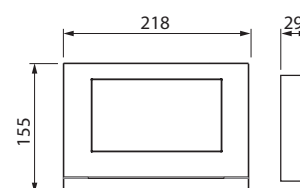

# DP7-S-625-02

**Nimi:** Touch display  
 Touch display free@home 7" black  
 ABB-free@home

**Tüüp:** DP7-S-625-02

**EAN:** 6955891805378

**Kirjeldus:** For ABB-free@home® and ABB-Welcome®.  
 For the central control of up to 16 configurable free@home® functions and display of the video image of an outdoor door communication station.  
 During the conversation a picture of the visitor can be taken and stored in the picture memory.  
 For door calls during absence three pictures of the visitor are automatically stored in the picture memory.  
 With hands-free function, volume is adjustable.  
 Easy operation keys for door openers, mute function and light.  
 Different bell sounds are adjustable for door and floor ringing; five polyphone bell sounds are available.  
 Volume of bell sounds is adjustable.  
 SD card slot for extension of the picture memory.  
 Suitable as room temperature controller extension unit (up to 8).  
 For surface mounting.  
 The bus can be connected via enclosed terminal block.  
 Display size: 17.8 cm (7")  
 Display resolution: 800 x 480  
 Display elements: TFT Touch Display  
 Protection class (Device): IP 30  
 Dimensions: (L x W x D): 155 mm x 218 mm x 29 mm  
 Programming only with bus voltage applied via the web interface of the System Access Point.  
 Additional information about commissioning and operation is contained in the system manual and the online operating manual of the current e-catalogue.  
 The power is supplied by the ABB-Welcome system controller 83300-500.

**Pakend:** 1/16

**Toode:** tk.