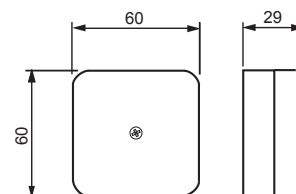

AP6

Nimi: **Harukarp**
Harukarp pinnapealne 60 x 60 mm, valge

Tüüp: AP6
EAN: 6410016020062

Kirjeldus: Harukarbi klemmliist on 5-osaline. Suurim ristlõige juhtmed/klemm 4 x 2,5 mm² või 6 x 1,5 mm². Karbil on 6 külj- ja 2 põhjaava kohta.

Pakend: 10/100

Toode: tk.

Spetsifikatsioon

Mõõtmed

Kaal 42 g
Juhtmele 2.5 mm²

Classification

Kaitseaste IP20

Nimipinge 400 V

Värvid

Värv Valge
Värvikood RAL9003

ETIM

ETIM 7 EC002600 (EC002600)

ETIM 8 EC002600 (EC002600)

ETIM 8

Max. conductor cross section 2.5 mm²
Equipped with Other
Shape Square
Mounting method Universal
Mounting in the soil no
Mounting under water no
For tube diameter Other
Inlet from the rear yes
Length 60 mm
Width 60 mm

AP6

Depth	29 mm
Tackable	no
Number of inlets	8
Type of housing feed-through	Other
Material	Plastic
Halogen free	yes
Surface protection	Untreated
Colour	White
Degree of protection (IP)	IP20
Degree of protection (NEMA)	Other
Cover model	Blind cover
Transparent cover	no
Cover attachment	Screwed
Castable	no
With casting compound	no
Sealable	no
Rated insulation voltage U_i	230 V
Circuit integrity	None
With screening	no
Weatherproof	no
Operating temperature	-5 ... 60 °C
Explosion-tested version	no
For Ex-zone gas	None
For Ex-Zone dust	None